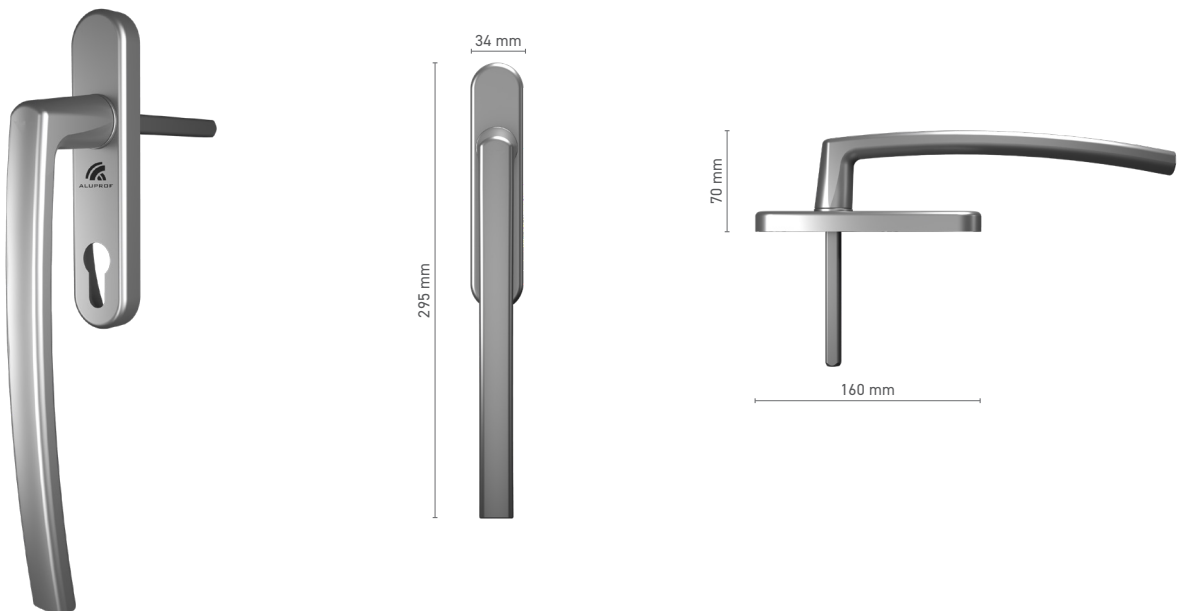

ROTO Line single handle for lift & slide door

Item number ■ 1810791X

Available colours ■ RAL fan-deck ■ anodised effect ■ Mill finish

Drive ■ square spindle 10 mm