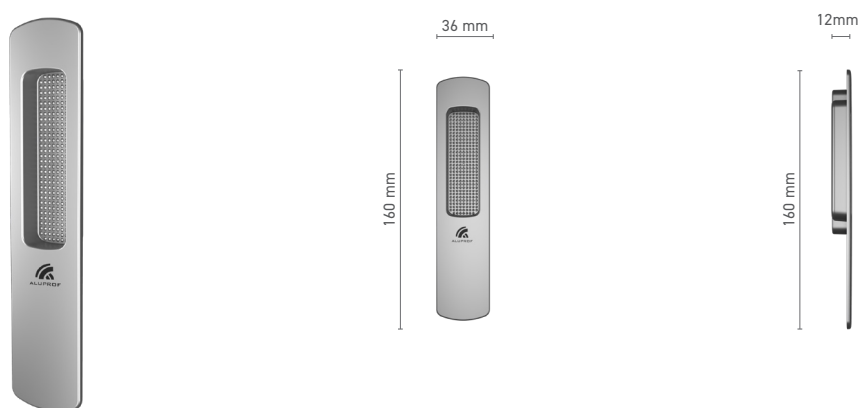

ALUPROF CLASSIC external pull for lift & slide door

Item number ■ 1924123X

Available colours ■ RAL fan-deck ■ Mill finish