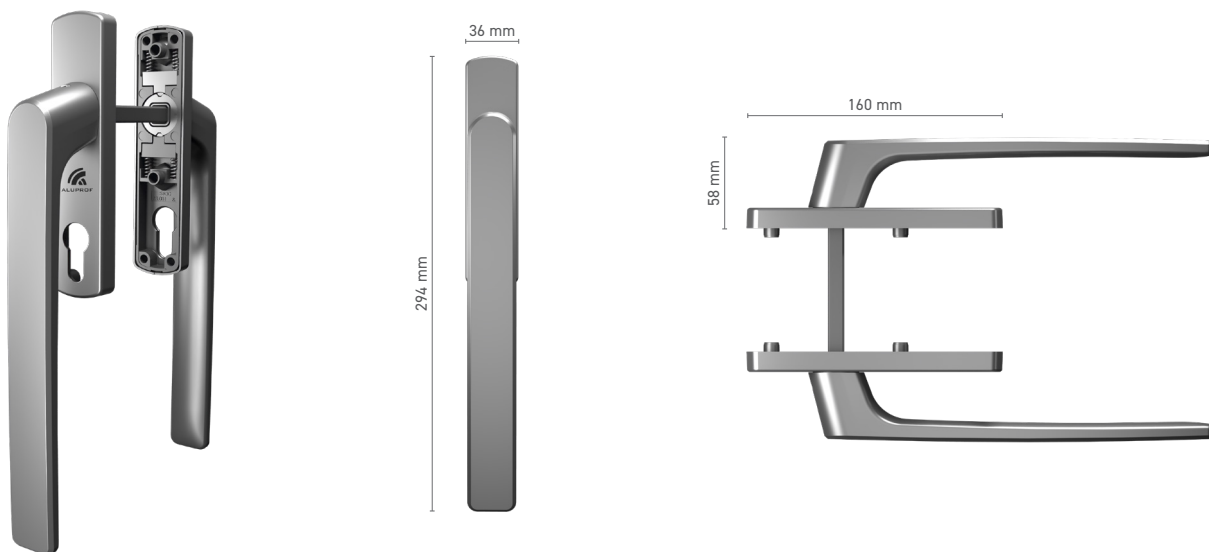

ALUPROF CLASSIC External & Internal handle with spindle for lift & slide door

Item number ■ 1924122X

Available colours ■ RAL fan-deck ■ Mill finish

Drive ■ square spindle 10 mm