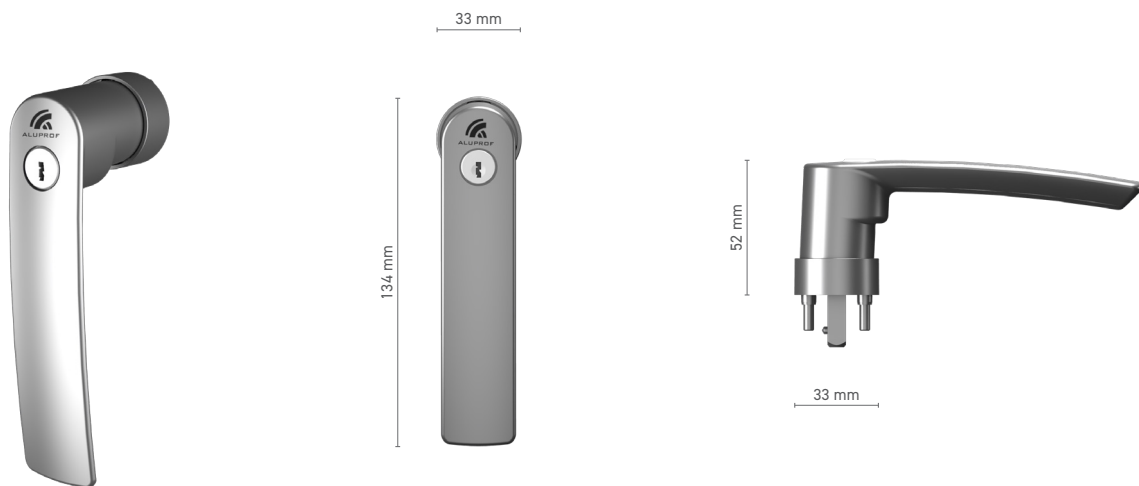

FAPIM window handle without base, with key

Item number	■ 1922034X
Available colours	■ RAL fan-deck ■ natural anodised ■ anodised effect ■ Mill finish
Drive	■ square spindle 7 mm
Handle fittings	■ single-function cylinder