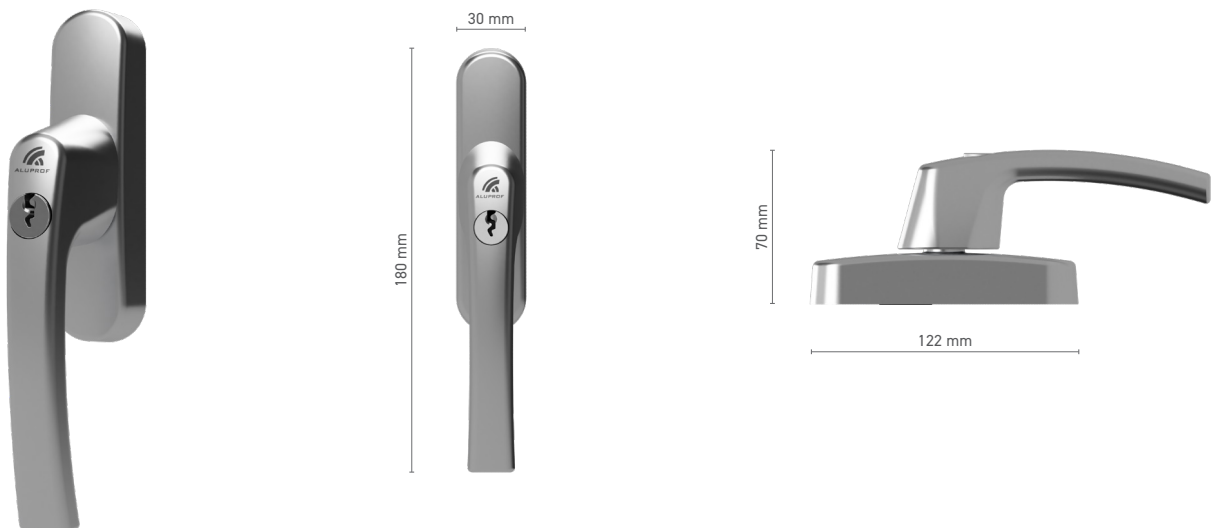

ROTO Line window handle with fork, with key

Item number ■ 1810518X

Available colours ■ RAL fan-deck ■ anodised effect ■ Mill finish

Drive ■ fork

Handle fittings ■ single-function cylinder