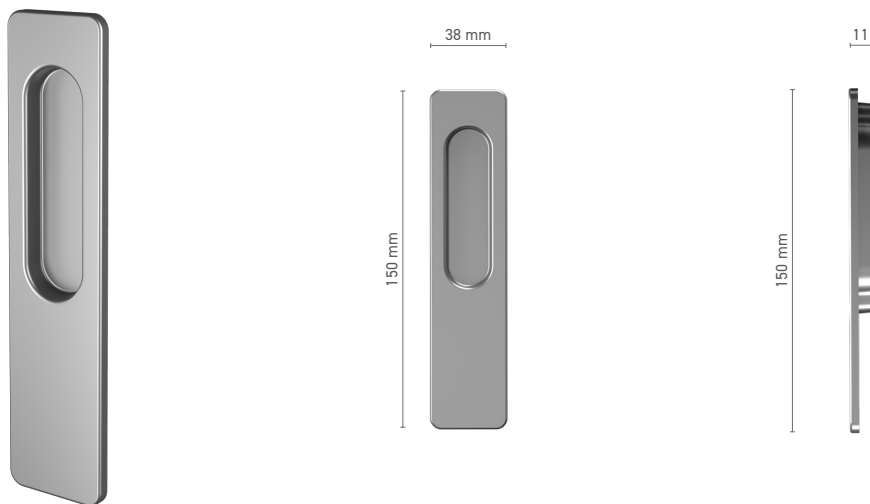

ROTO Line external pull for lift & slide door

Item number ■ 1810793X

Available colours ■ RAL fan-deck ■ anodised effect ■ Mill finish