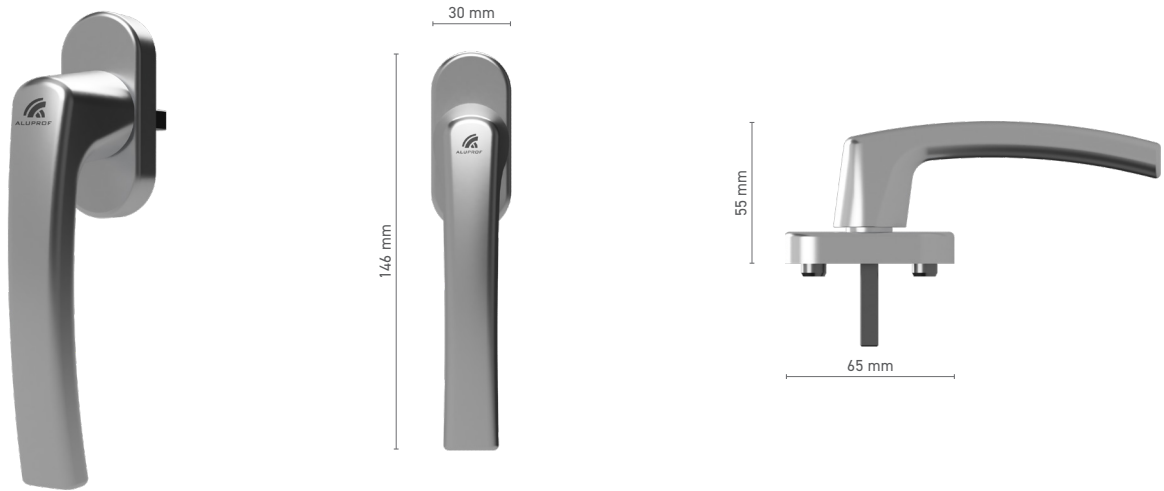

Item number ■ 1924217X

Available colours ■ natural anodised ■ inox anodised ■ stainless steel ■ white ■ anthracite ■ black

Drive ■ square spindle 8 mm

WINDOW HANDLES

ROTO

ROTO Line window handle with spindle