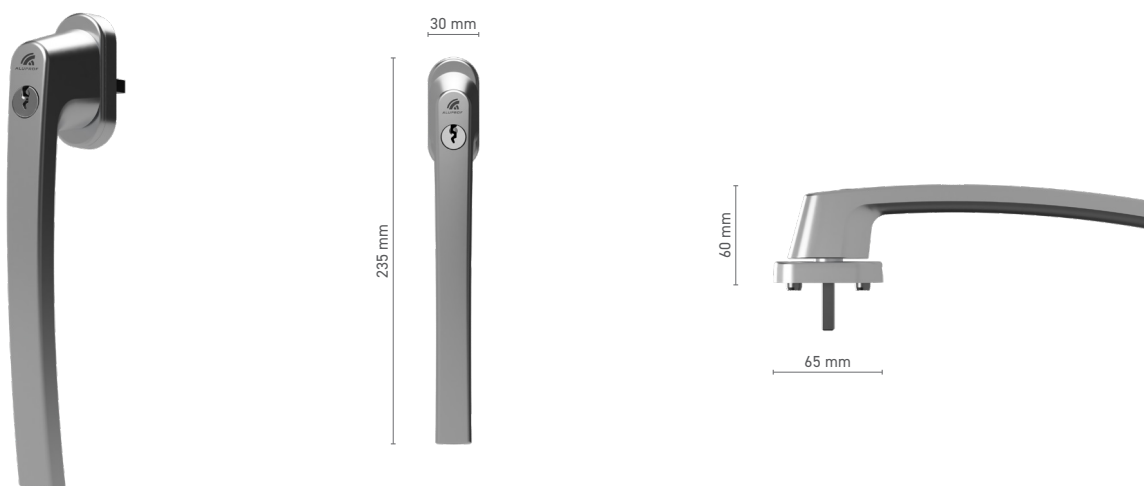

ROTO Patio Alversa internal handle for parallel and tilt & slide patio doors

Item number ■ 1810753X

Available colours ■ anodised effect ■ white ■ silver ■ black

Drive ■ square spindle 7 mm

ROTO Patio Alversa internal handle for parallel and tilt & slide patio doors