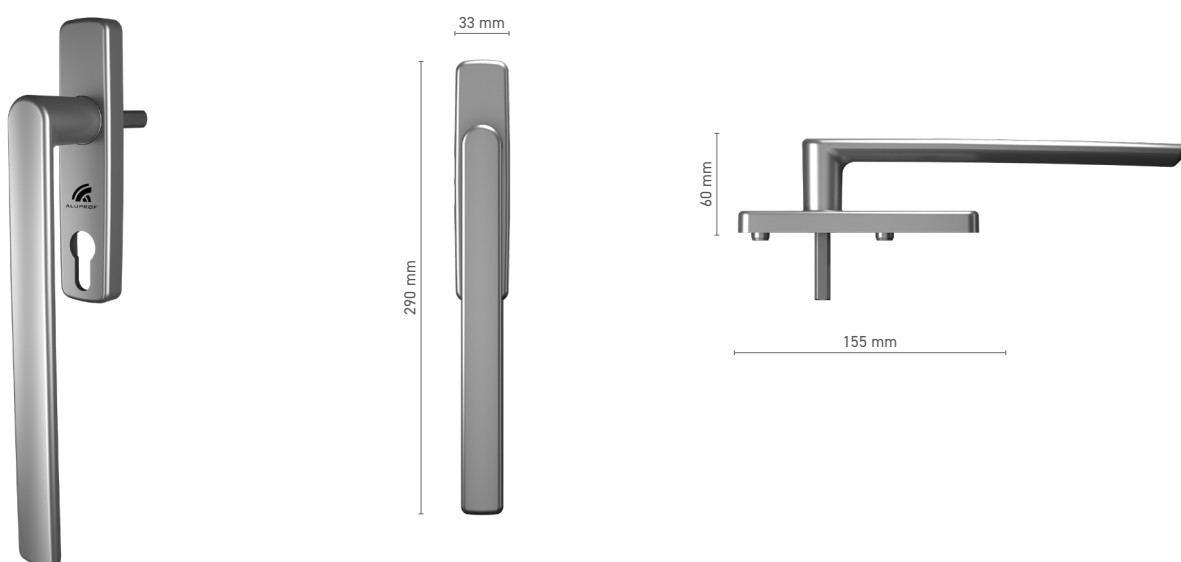

FAPIM single handle with spindle for lift & slide door

Item number ■ 1922040X

Available colours ■ RAL fan-deck ■ natural anodised ■ anodised effect ■ Mill finish

Drive ■ square spindle 10 mm

FAPIM single handle with spindle for lift & slide door