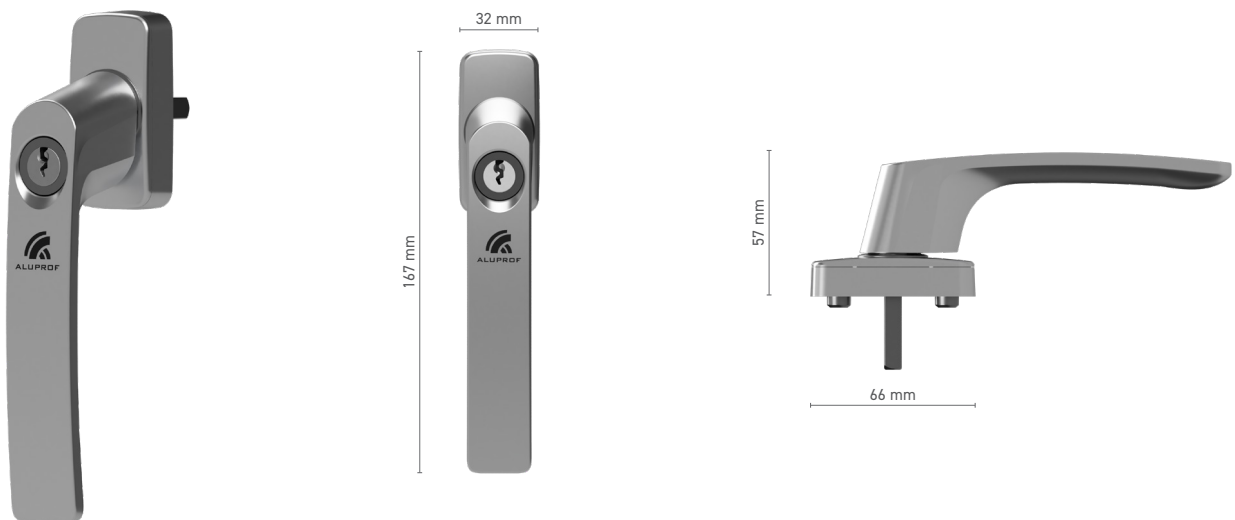

WINDOW AND DOOR HANDLES

ALUPROF CLASSIC

ALUPROF CLASSIC window handle with spindle

Item number ■ 1924104X

Available colours ■ RAL fan-deck ■ Mill finish

Drive ■ square spindle 7 mm

ALUPROF CLASSIC window handle with spindle and key