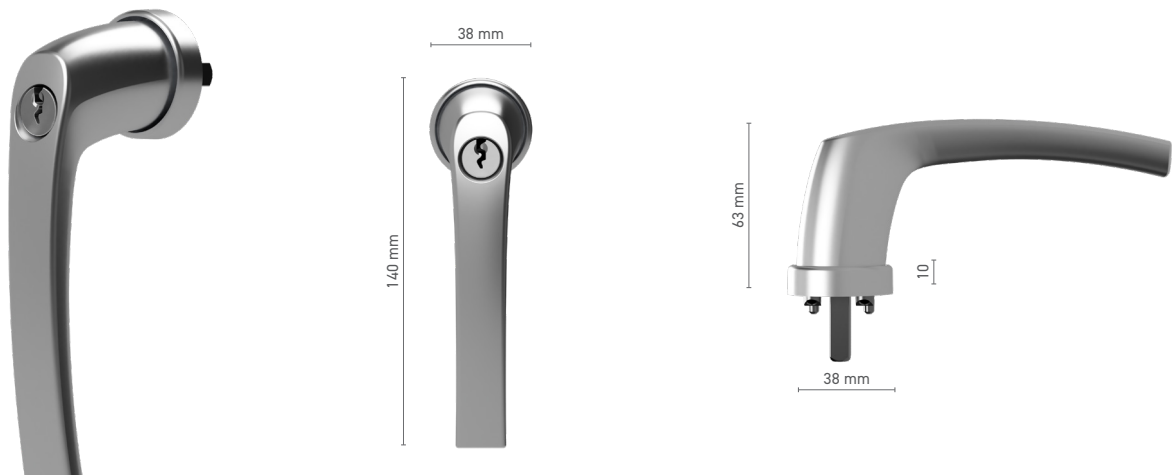

Drive ■ fork

Handle fittings ■ single-function cylinder

ROTO Line window handle without base

Item number ■ 1810554X

Available colours ■ anodised effect ■ white ■ black ■ silver

Drive ■ square spindle 7 mm

ROTO Line window handle without base, with key

Item number ■ 1810552X

Available colours ■ anodised effect ■ white ■ black ■ silver

Drive ■ square spindle 7 mm

Handle fittings ■ single-function cylinder

ROTO Line single handle for lift & slide door

Item number ■ 1810790X