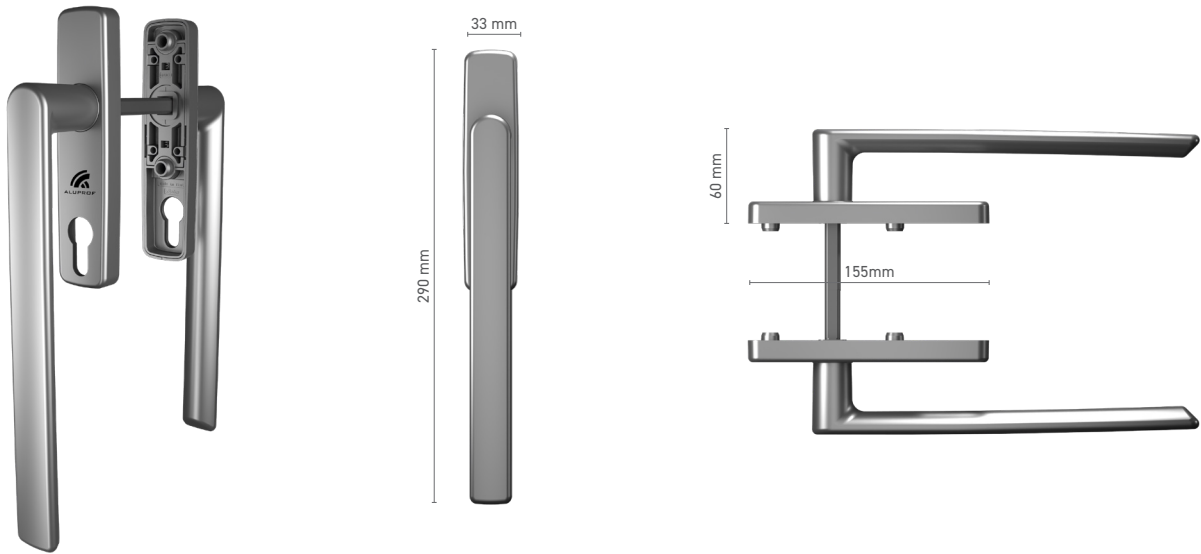

FAPIM External & Internal handle with spindle for lift & slide door

Item number ■ 1922042X

Available colours ■ RAL fan-deck ■ natural anodised ■ anodised effect ■ Mill finish

Drive ■ square spindle 10 mm