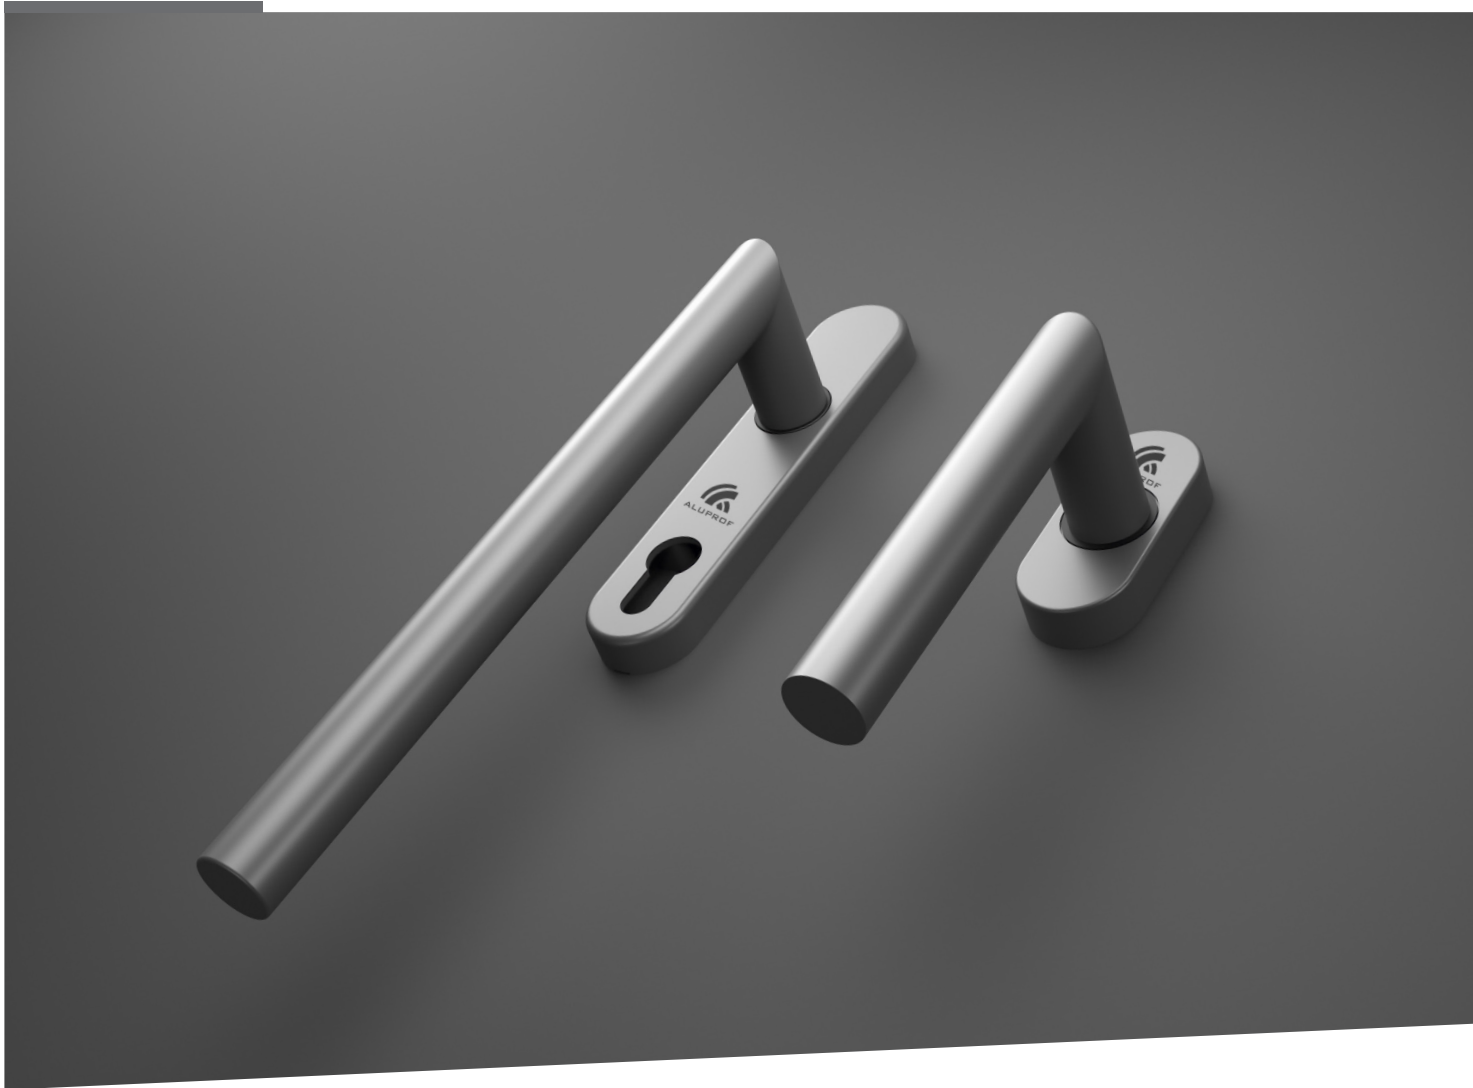

WINDOW AND DOOR HANDLES

ALUPROF STYLE