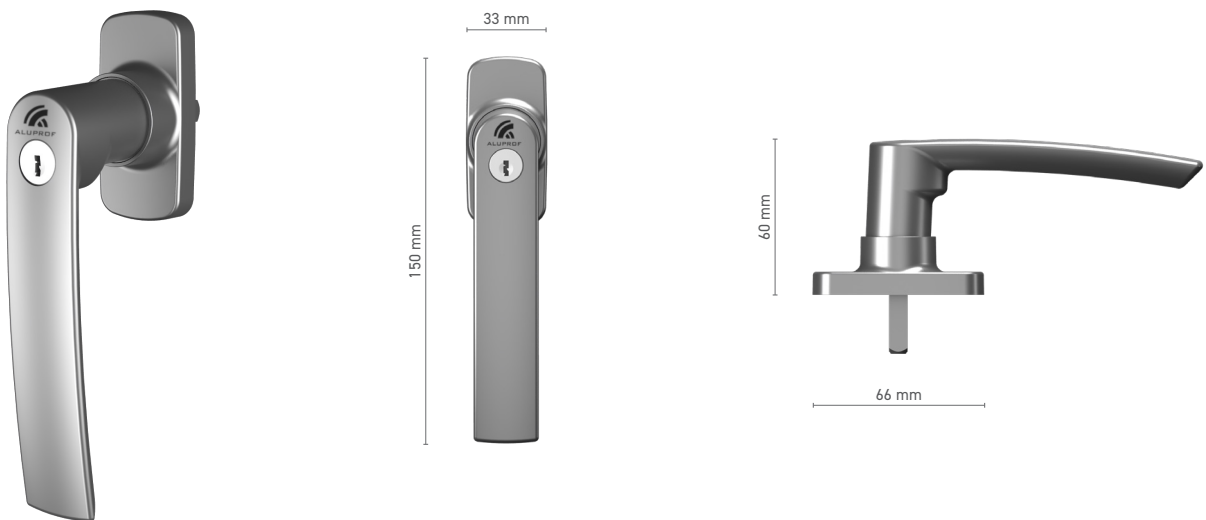

FAPIM window handle with spindle and key

Item number ■ 1922018X

Available colours ■ RAL fan-deck ■ natural anodised ■ anodised effect ■ Mill finish

Drive ■ square spindle 7 mm

Handle fittings ■ single-function cylinder