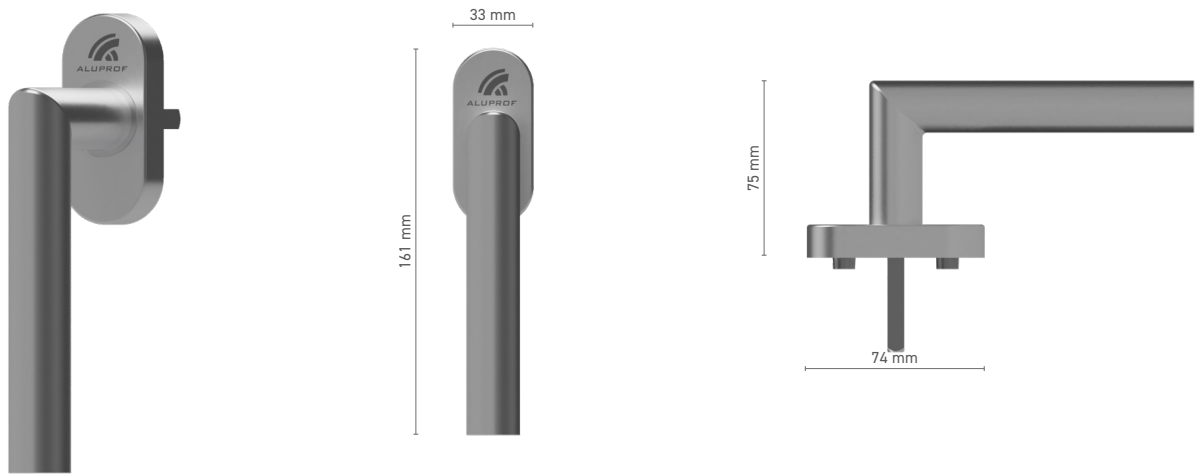

ALUPROF STYLE window handle with spindle

Item number ■ 1924204X

Available colours ■ natural anodised ■ inox anodised ■ stainless steel ■ white ■ anthracite ■ black

Drive ■ square spindle 7 mm