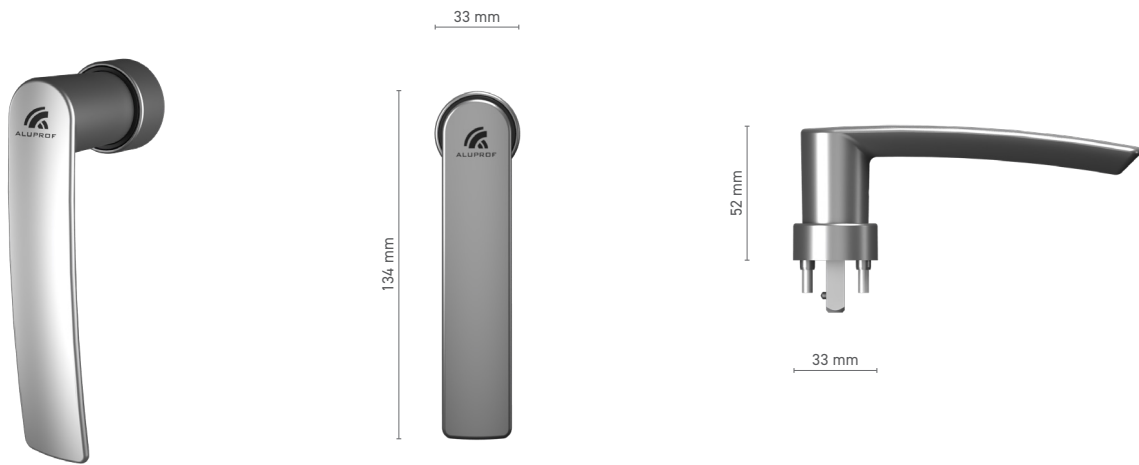

FAPIM window handle without base

Item number	■ 1922019X
Available colours	■ RAL fan-deck ■ natural anodised ■ anodised effect ■ Mill finish
Drive	■ square spindle 7 mm