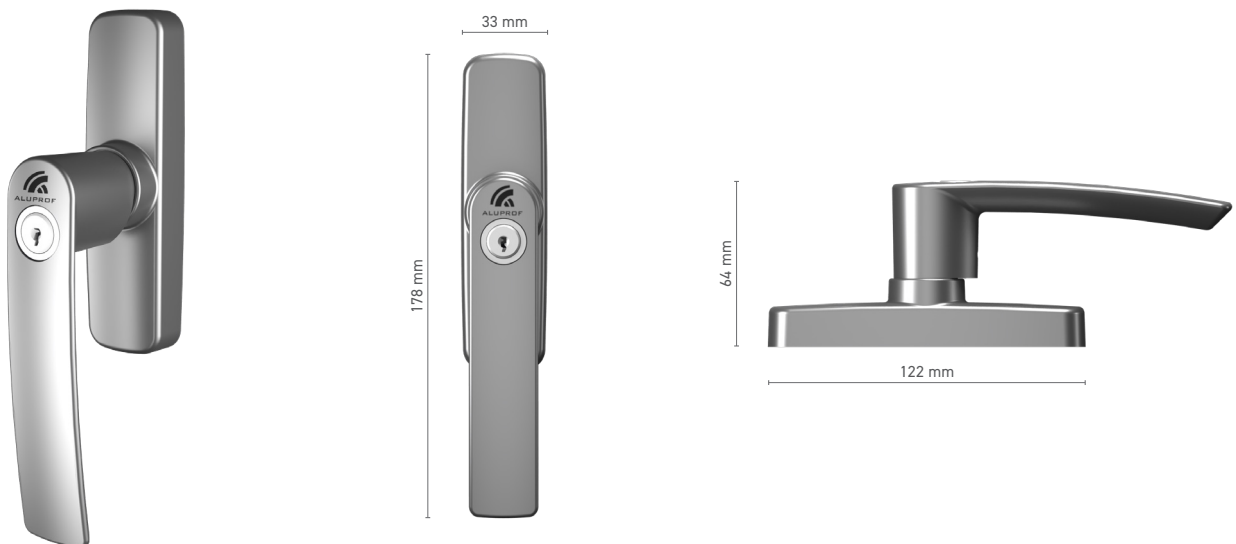

Drive ■ square spindle 7 mm

Handle fittings ■ single-function cylinder

FAPIM window handle with fork

Item number ■ 1922020X

Available colours ■ RAL fan-deck ■ anodised effect ■ Mill finish

Drive ■ fork

FAPIM window handle with fork, with key / TBT