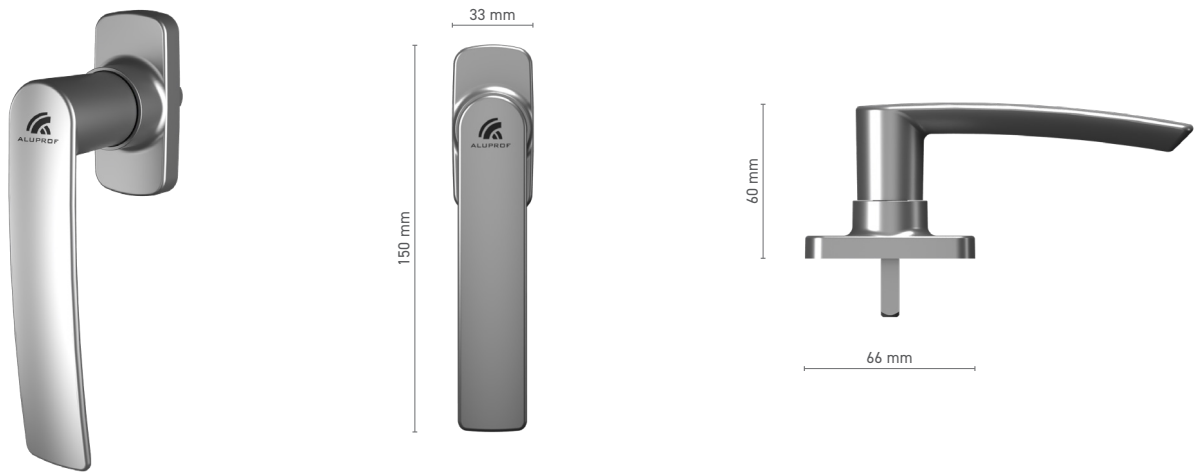

ROTO Line external pull for lift & slide door

Item number ■ 1810793X

Available colours ■ RAL fan-deck ■ anodised effect ■ Mill finish

WINDOW AND DOOR HANDLES

FAPIM

FAPIM window handle with spindle

Item number ■ 1922017X