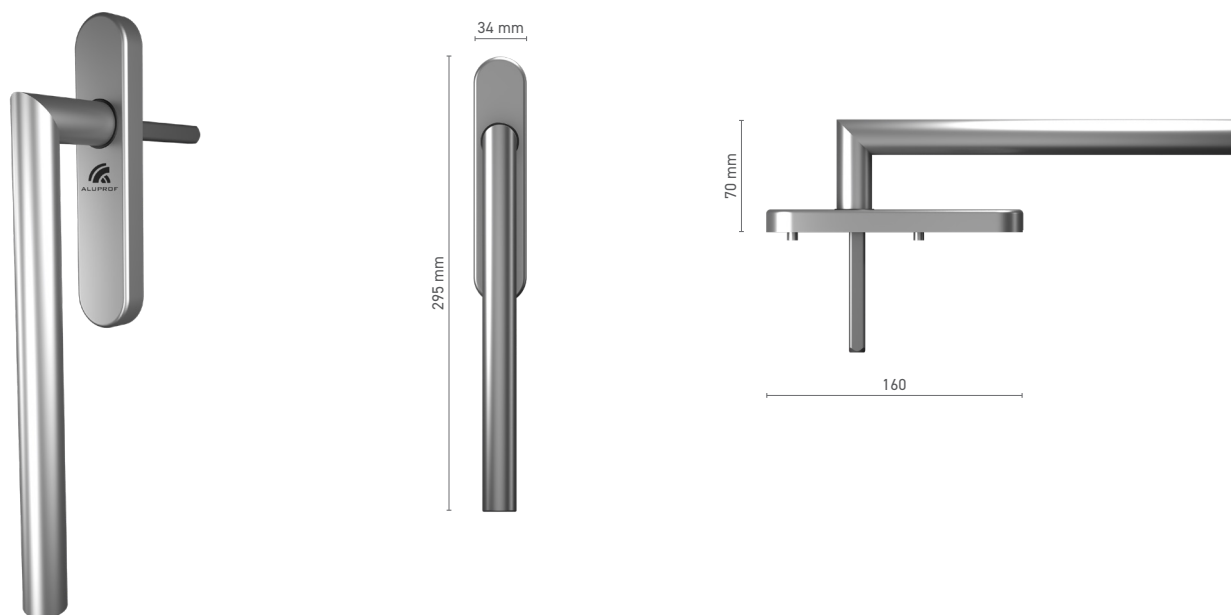

Handle fittings ■ single-function cylinder / TBT

ALUPROF STYLE single handle for lift & slide door

Item number ■ 1924212X

Available colours ■ natural anodised ■ inox anodised ■ stainless steel ■ white ■ anthracite ■ black