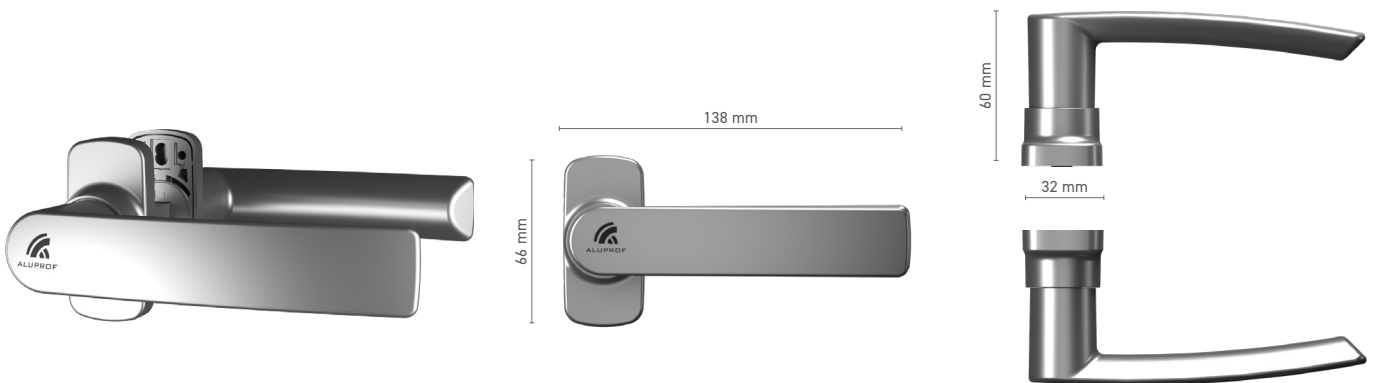

FAPIM External & Internal handle Door Handle

Item number	■ 8001291X
Available colours	■ RAL fan-deck ■ natural anodised ■ anodised effect ■ Mill finish
Drive	■ square spindle 8 mm