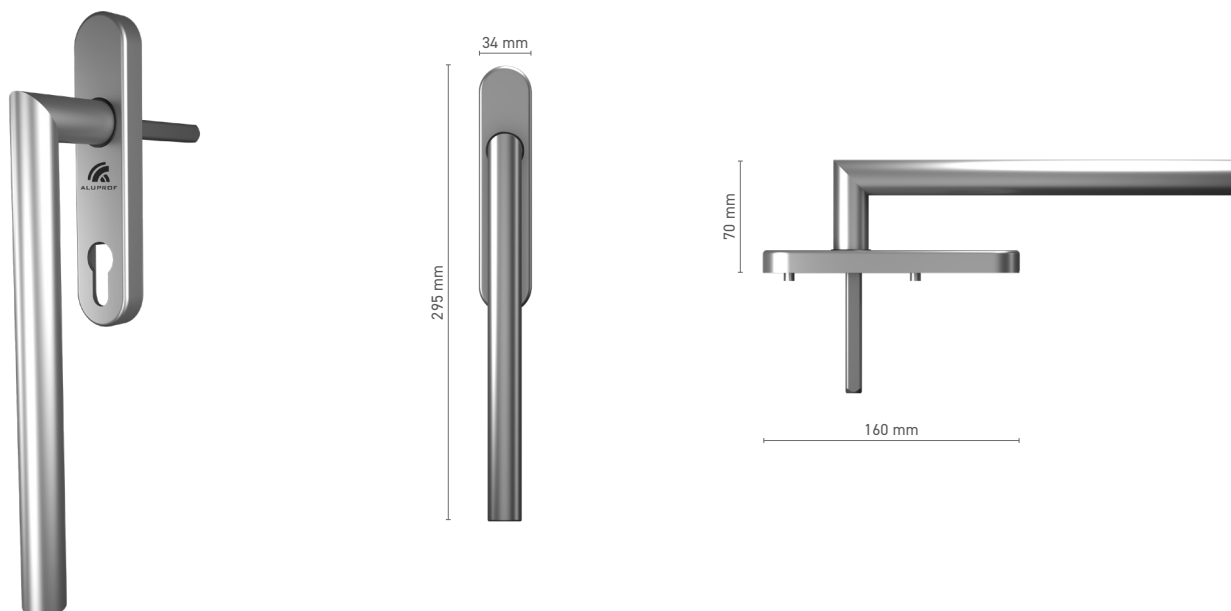

ALUPROF STYLE single handle for lift & slide door

Item number ■ 1924213X

Available colours ■ natural anodised ■ inox anodised ■ stainless steel ■ white ■ anthracite ■ black

Drive ■ square spindle 10 mm