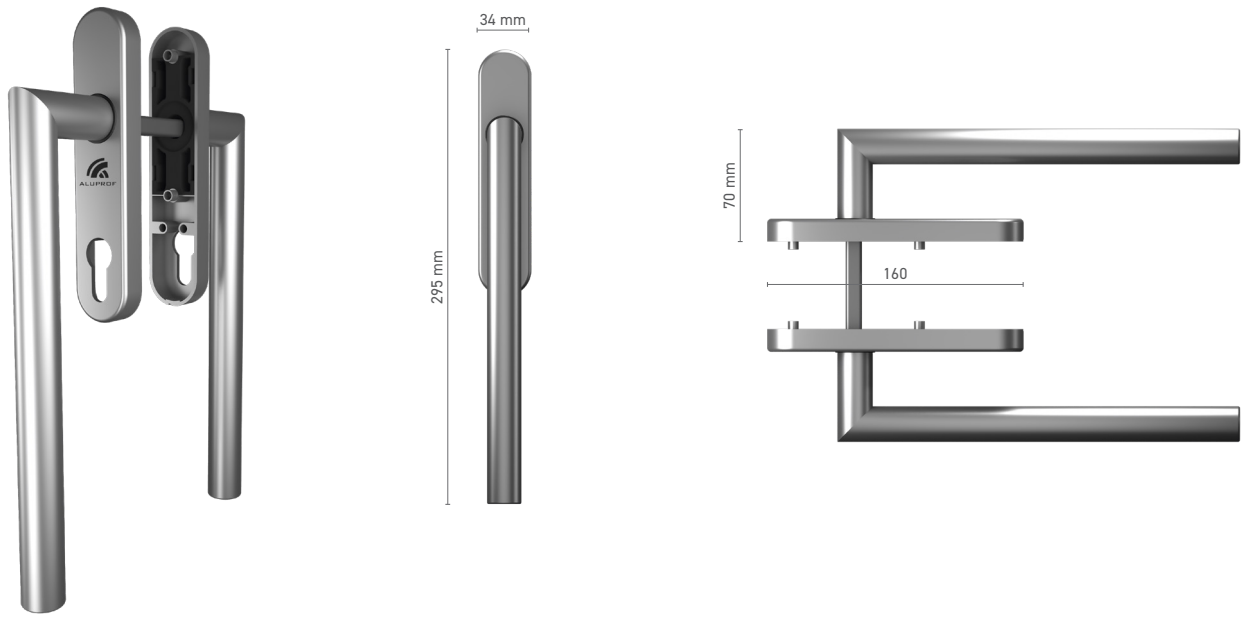

ALUPROF STYLE External & Internal handle with spindle for lift & slide door

Item number ■ 1924214X

Available colours ■ natural anodised ■ inox anodised ■ stainless steel ■ white ■ anthracite ■ black

Drive ■ square spindle 10 mm