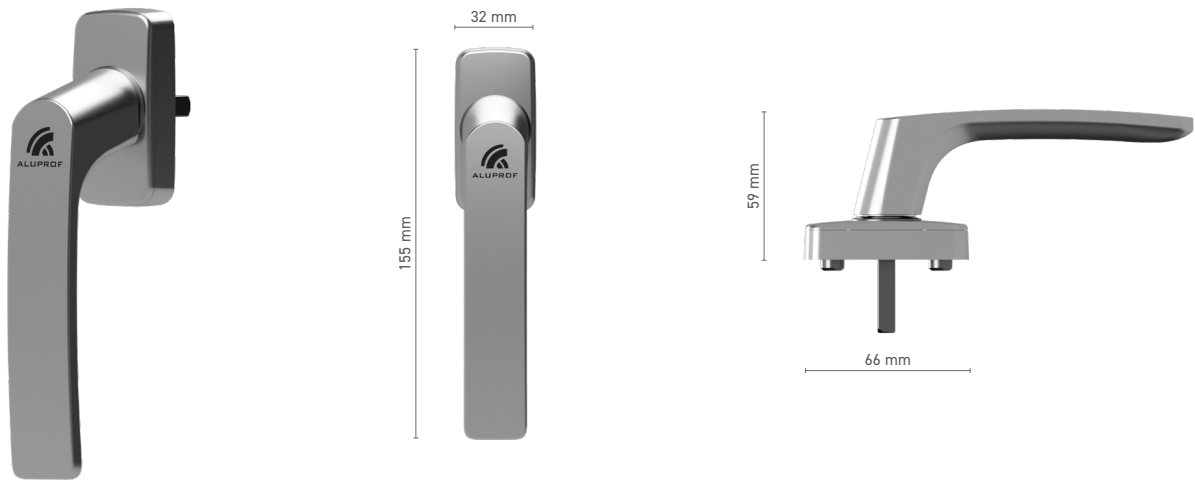

WINDOW AND DOOR HANDLES

ALUPROF CLASSIC

ALUPROF CLASSIC window handle with spindle

Item number ■ 1924104X

Available colours ■ RAL fan-deck ■ Mill finish

Drive ■ square spindle 7 mm

ALUPROF CLASSIC window handle with spindle and key