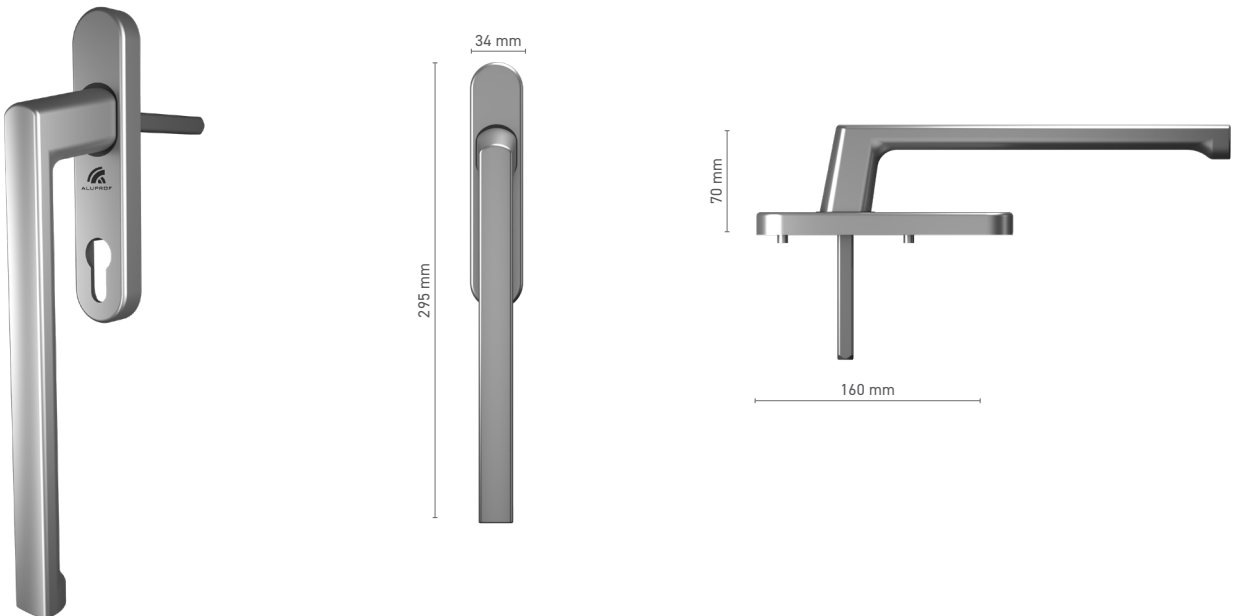

Available colours ■ natural anodised ■ inox anodised ■ white ■ anthracite ■ black

Drive ■ square spindle 10 mm

ALUPROF STANDARD single handle for lift & slide door

Item number ■ 1924209X

Available colours ■ natural anodised ■ inox anodised ■ white ■ anthracite ■ black