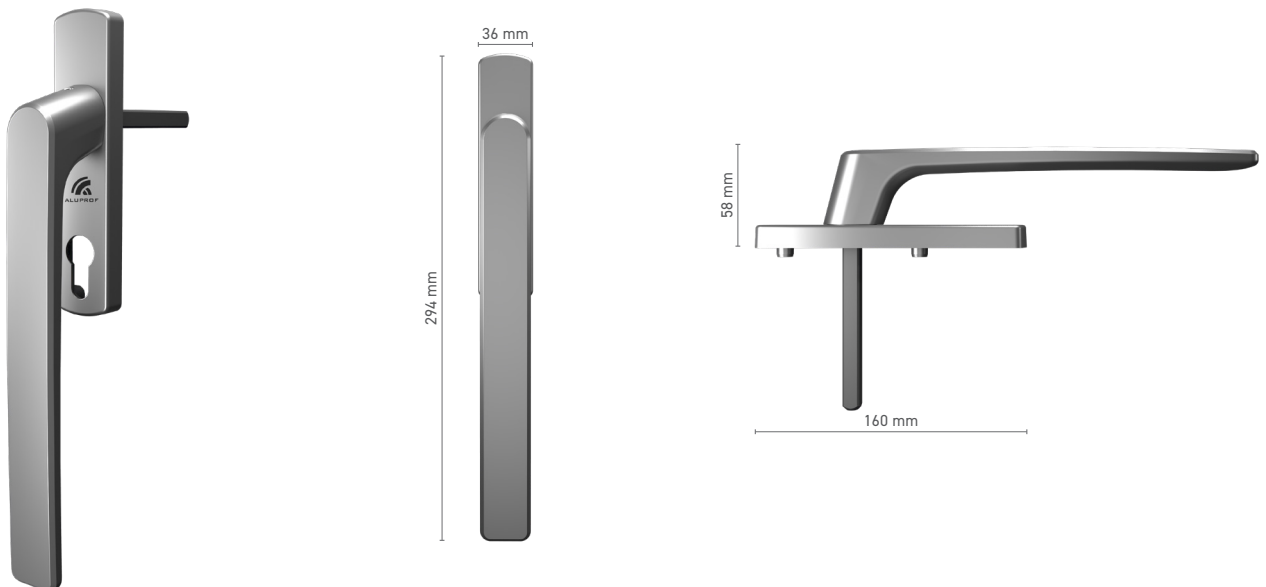

Drive ■ fork

ALUPROF CLASSIC window handle with fork, with key

Item number ■ 1924101X

Available colours ■ RAL fan-deck ■ Mill finish

Drive ■ fork

Handle fittings ■ double-function cylinder

ALUPROF CLASSIC single handle with spindle for lift & slide door

Item number ■ 1924120X

Available colours ■ RAL fan-deck ■ Mill finish

Drive ■ square spindle 10 mm

ALUPROF CLASSIC single handle with spindle for lift & slide door

Item number ■ 1924121X

Available colours ■ RAL fan-deck ■ Mill finish