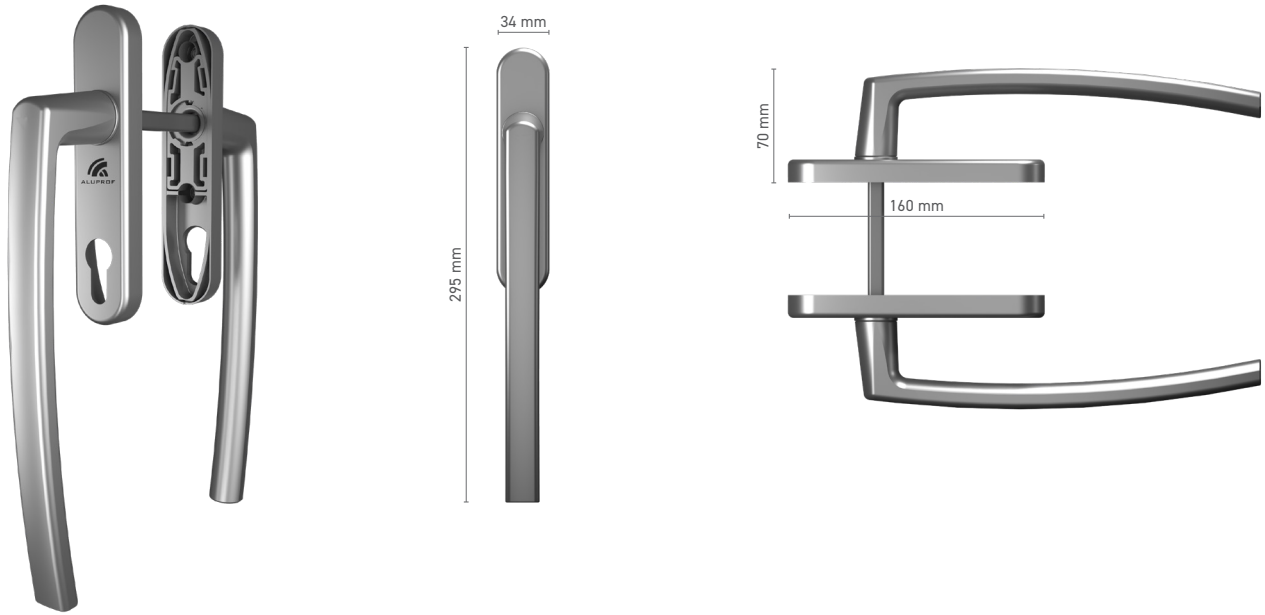

ROTO Line External & Internal handle with spindle for lift & slide door

Item number ■ 1810792X

Available colours ■ RAL fan-deck ■ anodised effect ■ Mill finish

Drive ■ square spindle 10 mm