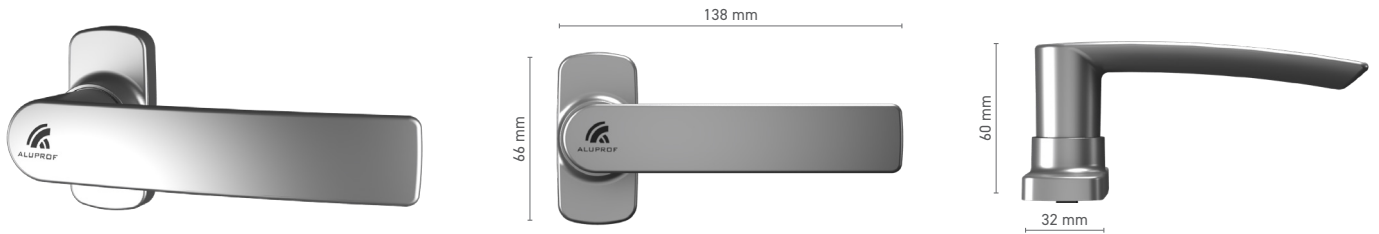

FAPIM single door handle

Item number	■ 8001289X
Available colours	■ RAL fan-deck ■ natural anodised ■ anodised effect ■ Mill finish
Drive	■ square spindle 8 mm