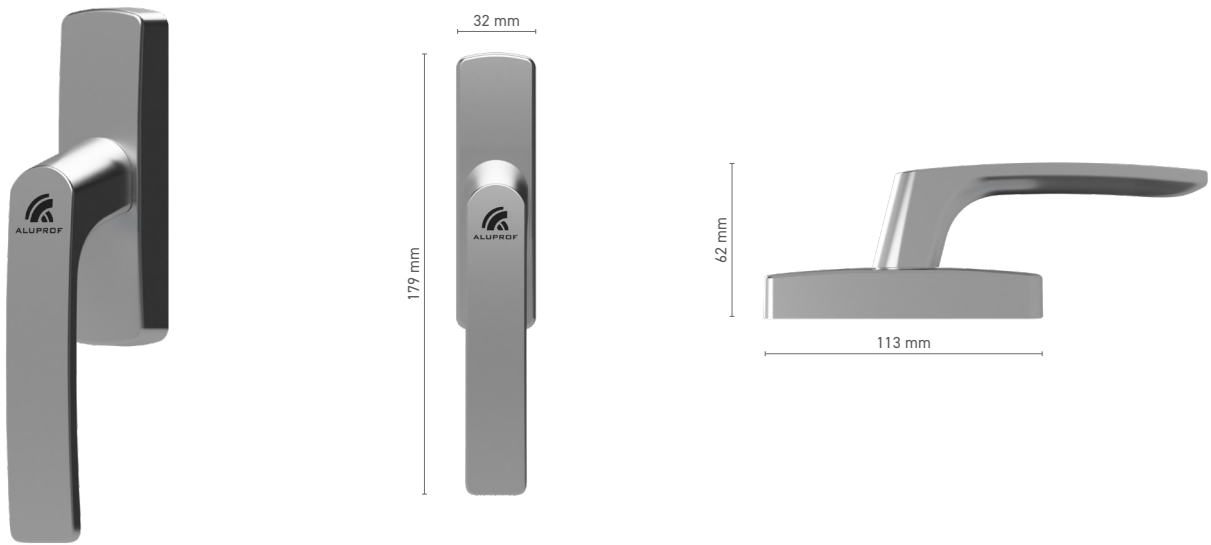

ALUPROF CLASSIC window handle with fork

Item number ■ 1924100X

Available colours ■ RAL fan-deck ■ Mill finish

Drive ■ fork