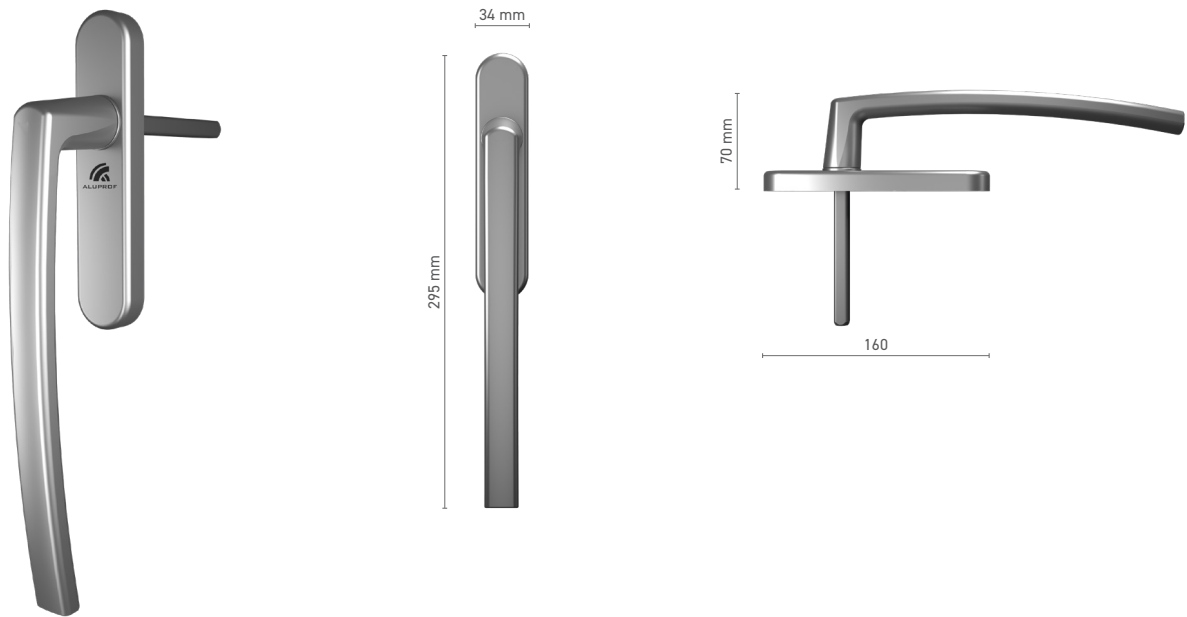

Drive ■ fork

Handle fittings ■ single-function cylinder

ROTO Line window handle without base

Item number ■ 1810554X

Available colours ■ anodised effect ■ white ■ black ■ silver

Drive ■ square spindle 7 mm

ROTO Line window handle without base, with key

Item number ■ 1810552X

Available colours ■ anodised effect ■ white ■ black ■ silver

Drive ■ square spindle 7 mm

Handle fittings ■ single-function cylinder

ROTO Line single handle for lift & slide door

Item number ■ 1810790X