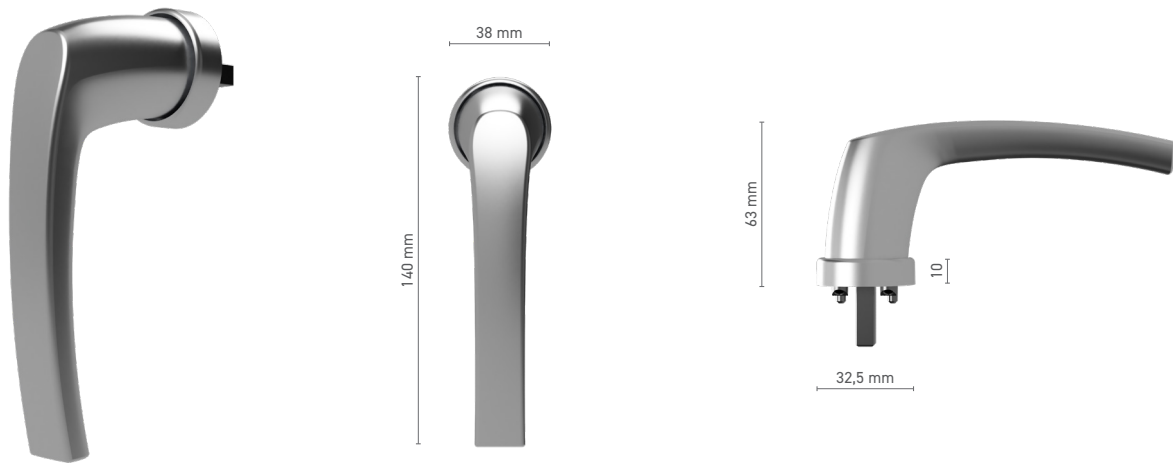

Available colours ■ RAL fan-deck ■ anodised effect ■ Mill finish

Drive ■ fork

ROTO Line window handle with fork, with key

Item number ■ 1810518X

Available colours ■ RAL fan-deck ■ anodised effect ■ Mill finish

Drive ■ fork

Handle fittings ■ single-function cylinder

ROTO Line window handle without base

Item number ■ 1810554X

Available colours ■ anodised effect ■ white ■ black ■ silver

Drive ■ square spindle 7 mm

ROTO Line window handle without base, with key