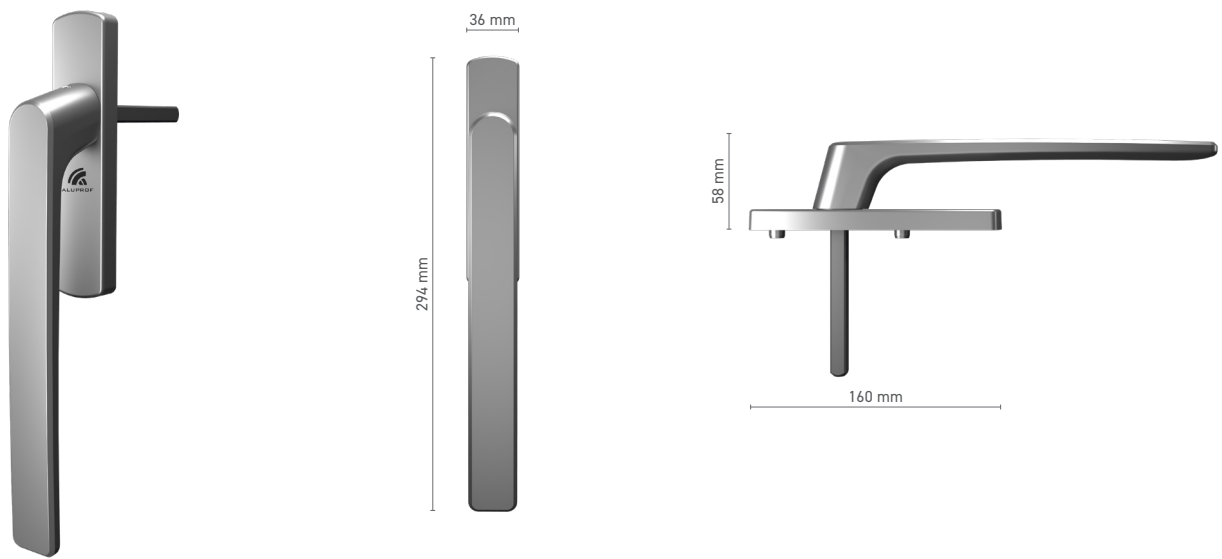

Drive ■ fork

ALUPROF CLASSIC window handle with fork, with key

Item number ■ 1924101X

Available colours ■ RAL fan-deck ■ Mill finish

Drive ■ fork

Handle fittings ■ double-function cylinder

ALUPROF CLASSIC single handle with spindle for lift & slide door