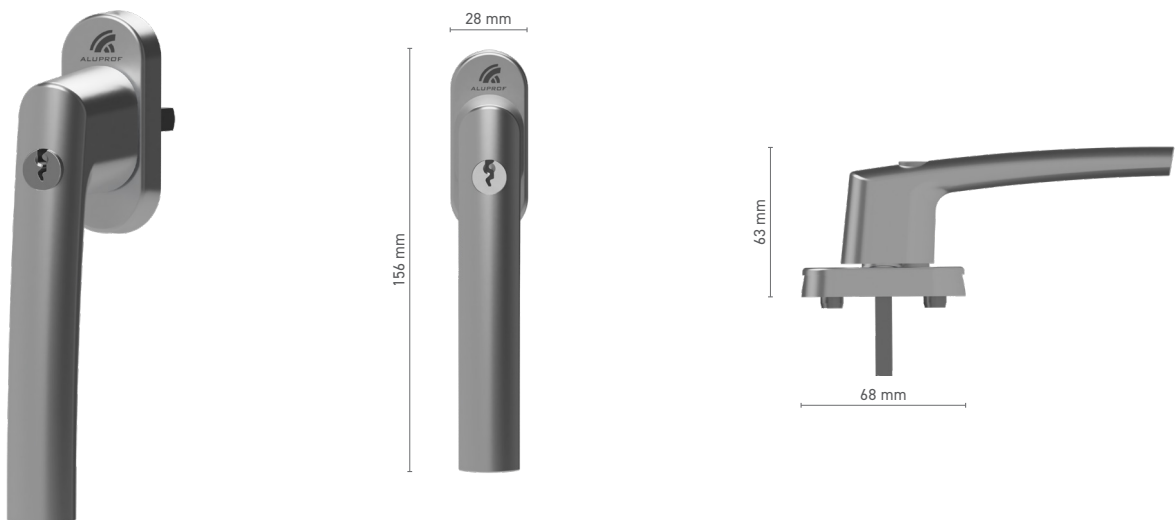

ALUPROF STANDARD

ALUPROF STANDARD window handle with spindle

Item number ■ 1924201X

Available colours ■ natural anodised ■ inox anodised ■ white ■ anthracite ■ black

Drive ■ square spindle 7 mm

ALUPROF STANDARD / STANDARD TBT window handle with spindle