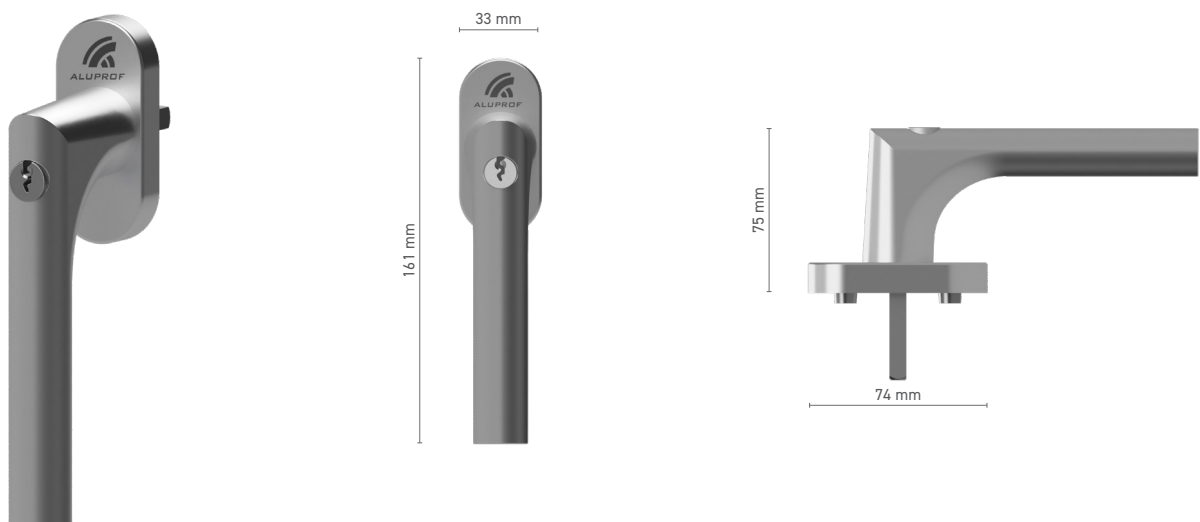

ALUPROF STYLE / STYLE TBT window handle with spindle

Item number ■ 1924205X / 1924206X

Available colours ■ natural anodised ■ inox anodised ■ stainless steel ■ white ■ anthracite ■ black

Drive ■ square spindle 7 mm

Handle fittings ■ single-function cylinder / TBT