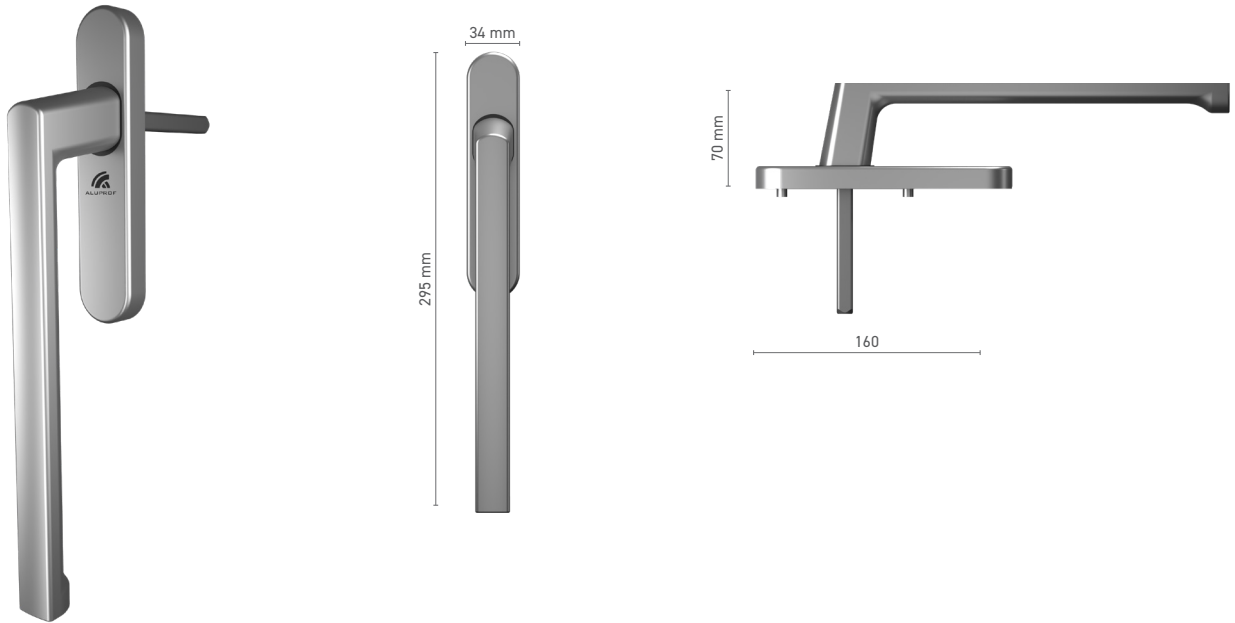

ALUPROF STANDARD single handle for lift & slide door

Item number ■ 1924208X

Available colours ■ natural anodised ■ inox anodised ■ white ■ anthracite ■ black

Drive ■ square spindle 10 mm