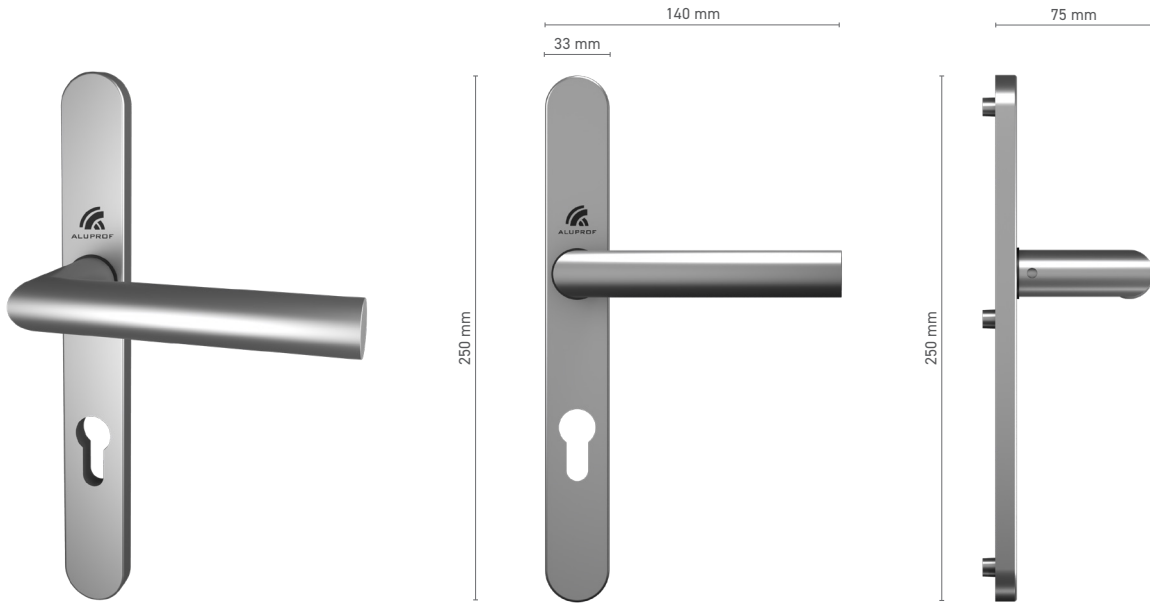

ALUPROF STYLE internal door handle

Item number ■ 1924216X

Available colours ■ natural anodised ■ inox anodised ■ stainless steel ■ white ■ anthracite ■ black

Drive ■ square spindle 8 mm