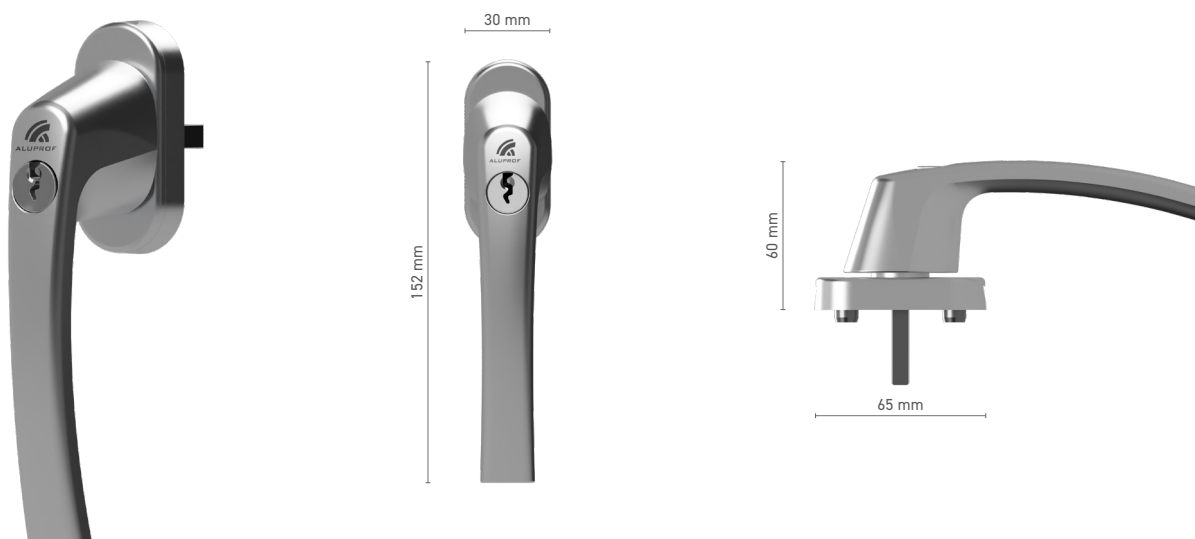

ROTO Line window handle with spindle

Item number	■ 1810517X
Available colours	■ anodised effect ■ white
Drive	■ square spindle 7 mm
Handle fittings	■ single-function cylinder