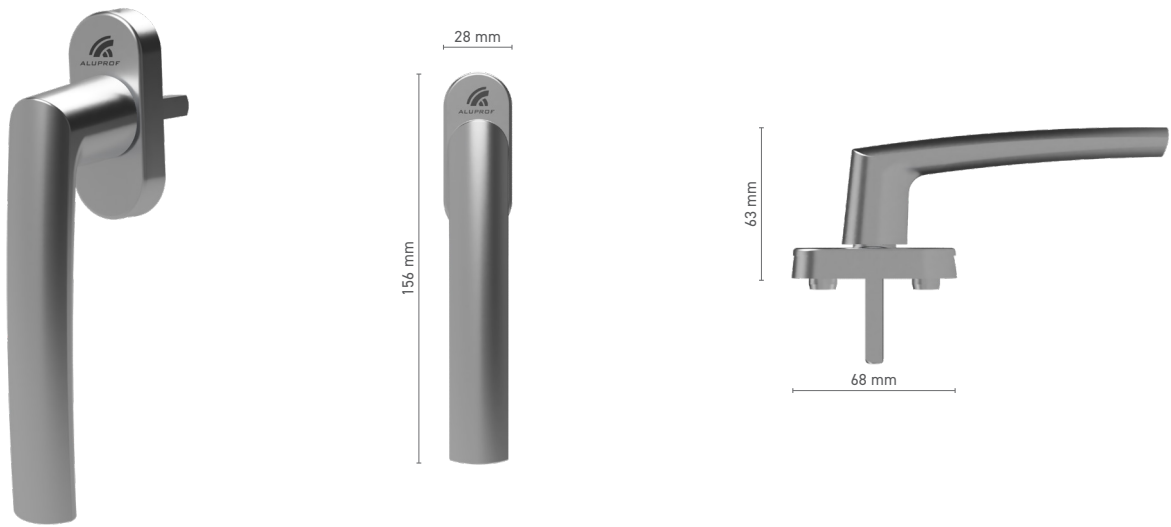

ALUPROF STANDARD

ALUPROF STANDARD window handle with spindle

Item number ■ 1924201X

Available colours ■ natural anodised ■ inox anodised ■ white ■ anthracite ■ black

Drive ■ square spindle 7 mm

ALUPROF STANDARD / STANDARD TBT window handle with spindle