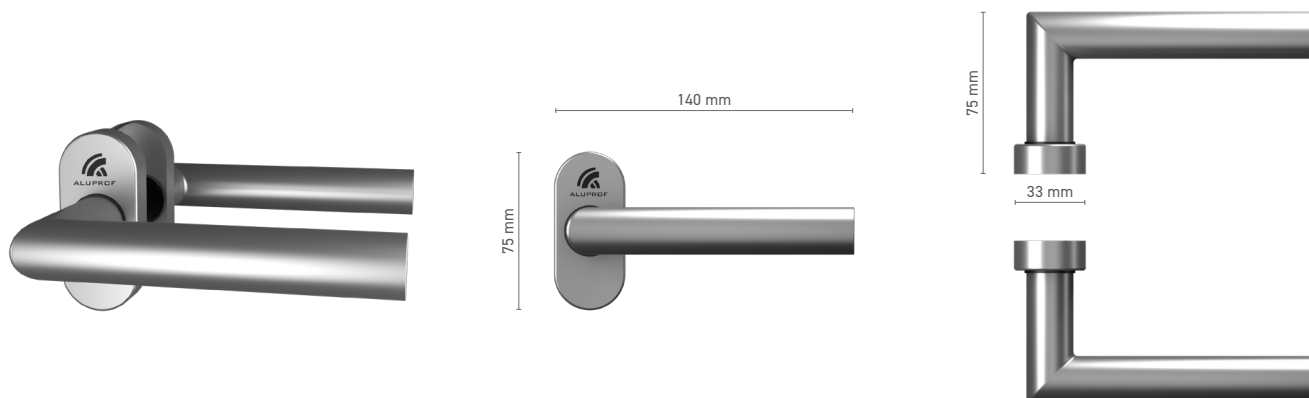

ALUPROF STYLE External & Internal Door Handle

Item number	■ 1924219X
Available colours	■ natural anodised ■ inox anodised ■ stainless steel ■ white ■ anthracite ■ black
Drive	■ square spindle 8 mm