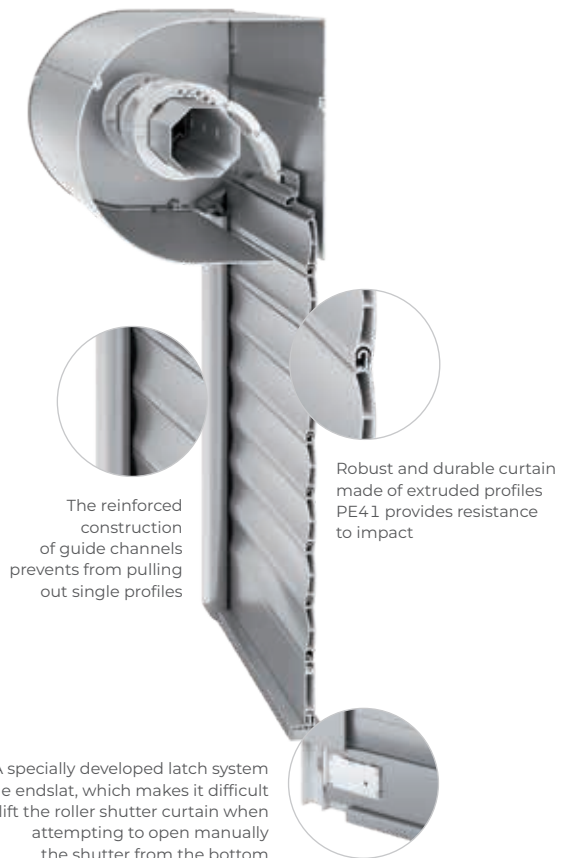

Patented latch system at the bottom of the roller shutter protects against attempt to raise the curtain

Endslat reinforcement – high rigidity and stability of the curtain

SAFETY Plus

Aluprof **Safety Plus** anti-burglary roller shutter system is a proposal addressed to investors for whom security issues are of vital importance and are looking for a certified solution at an affordable price. The main advantage of the product is a specially developed latch system in the endslat, which makes it difficult to lift the roller shutter curtain when attempting to open manually the shutter from the bottom and enter into the property. Thanks to the reinforcement of the guide channels and the bottom endslat, it is also difficult to pull out single roller shutter profiles and thus dismantle the curtain. Its robust and durable construction, made of extruded profiles PE41 provides increased resistance to impact. The proposed solution has been successfully tested in a research institute and has been certified in the RC2 burglary resistance class.

SAFETY Basic

Aluprof **Safety Basic** roller shutter system with impeded access is a solution which at first glance does not differ from a standard roller shutter. It was created mainly for investors who are not particularly interested in certified products. An additional reinforcement of the end slat and the latch system in the endslat used in the Aluprof Safety Plus option, is used in the product. The latch system makes it difficult to lift the roller shutter curtain when attempting to open manually the shutter from the bottom and enter into the property. Moreover, the roller shutter curtain, which is made of profiles filled with polyurethane foam, is fixed to the round reel by means of reinforced brackets called Octoeasy, which are difficult to unfasten in comparison to those used in the standard option. Thanks to these procedures, the external roller shutter is an effective barrier against uninvited guests.